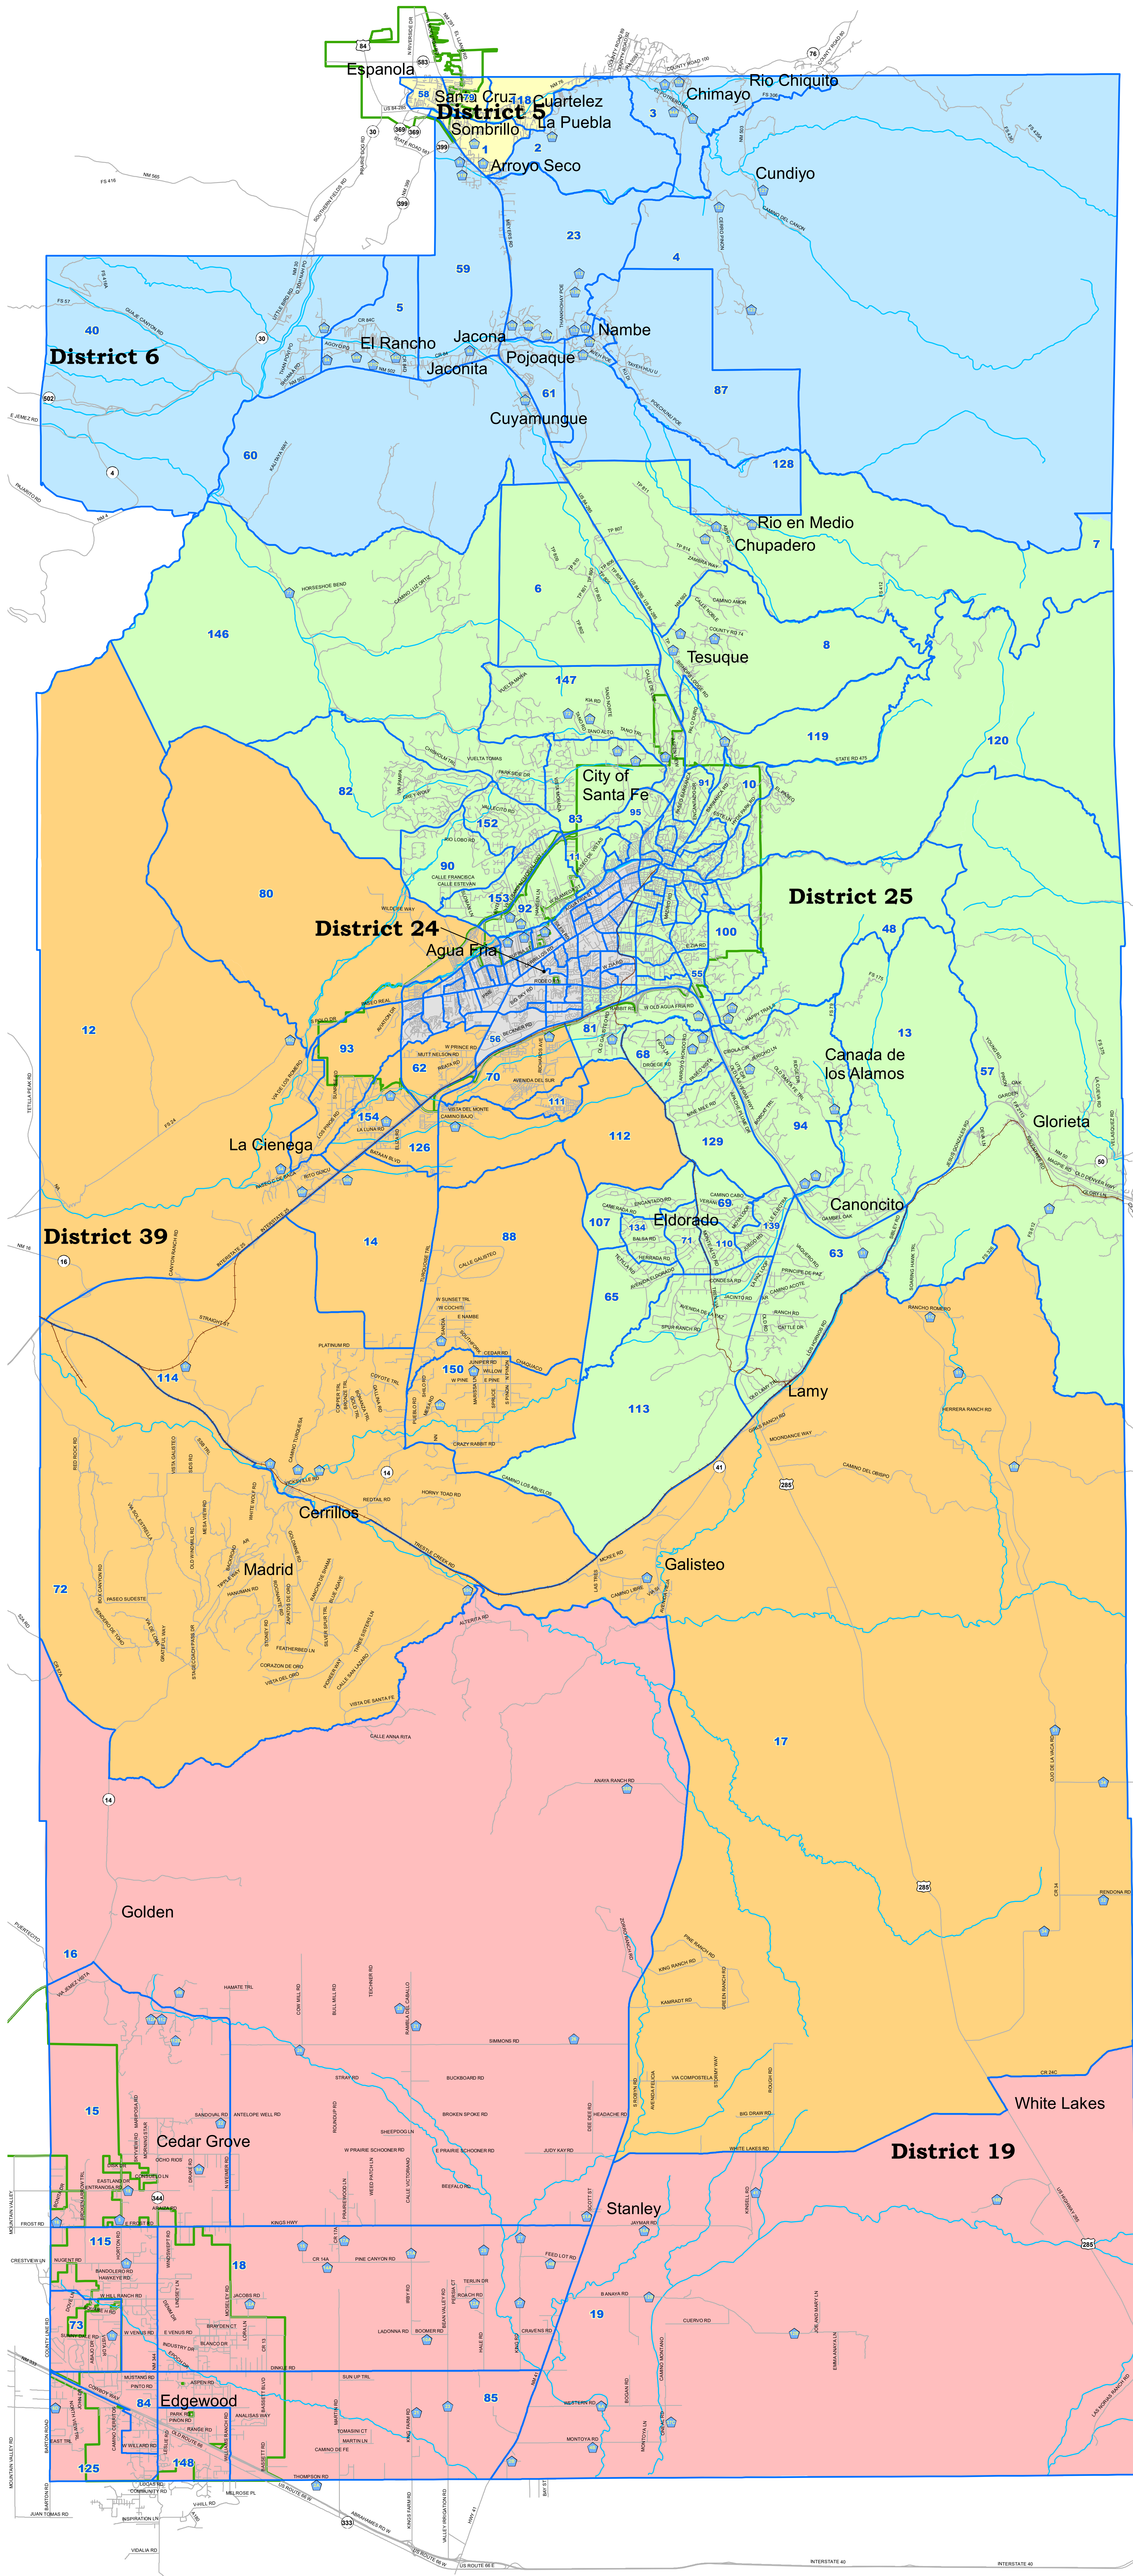

State Senate Districts

Santa Fe County

Legend

- District 5
  Leo Jaramillo
- District 6
  Roberto "Bobby" Gonzales
- District 19
  Gregg Schmedes
- District 24
  Nancy Rodriguez
- District 25
  Peter Wirth
- District 39
  Liz Stefanics
- Precinct Boundaries 2020
- Incorporated Areas
- Roads
- Railroads
- Major Streams

Please note precinct splits required by exceeding voter thresholds in the 2020 General Election are under review and subject to pending action by the Santa Fe County Board of Commissioners. Therefore, it should be understood that the precincts depicted on this map are under review and subject to change.

1:100,000
1 inch represents 1.58 miles

Katharine E. Clark
Santa Fe County Clerk

North American Datum 1983

This information is for reference only. Santa Fe County assumes no liability for errors associated with the use of these data. Users are solely responsible for confirming data accuracy.

SANTA FE COUNTY

March 23, 2021