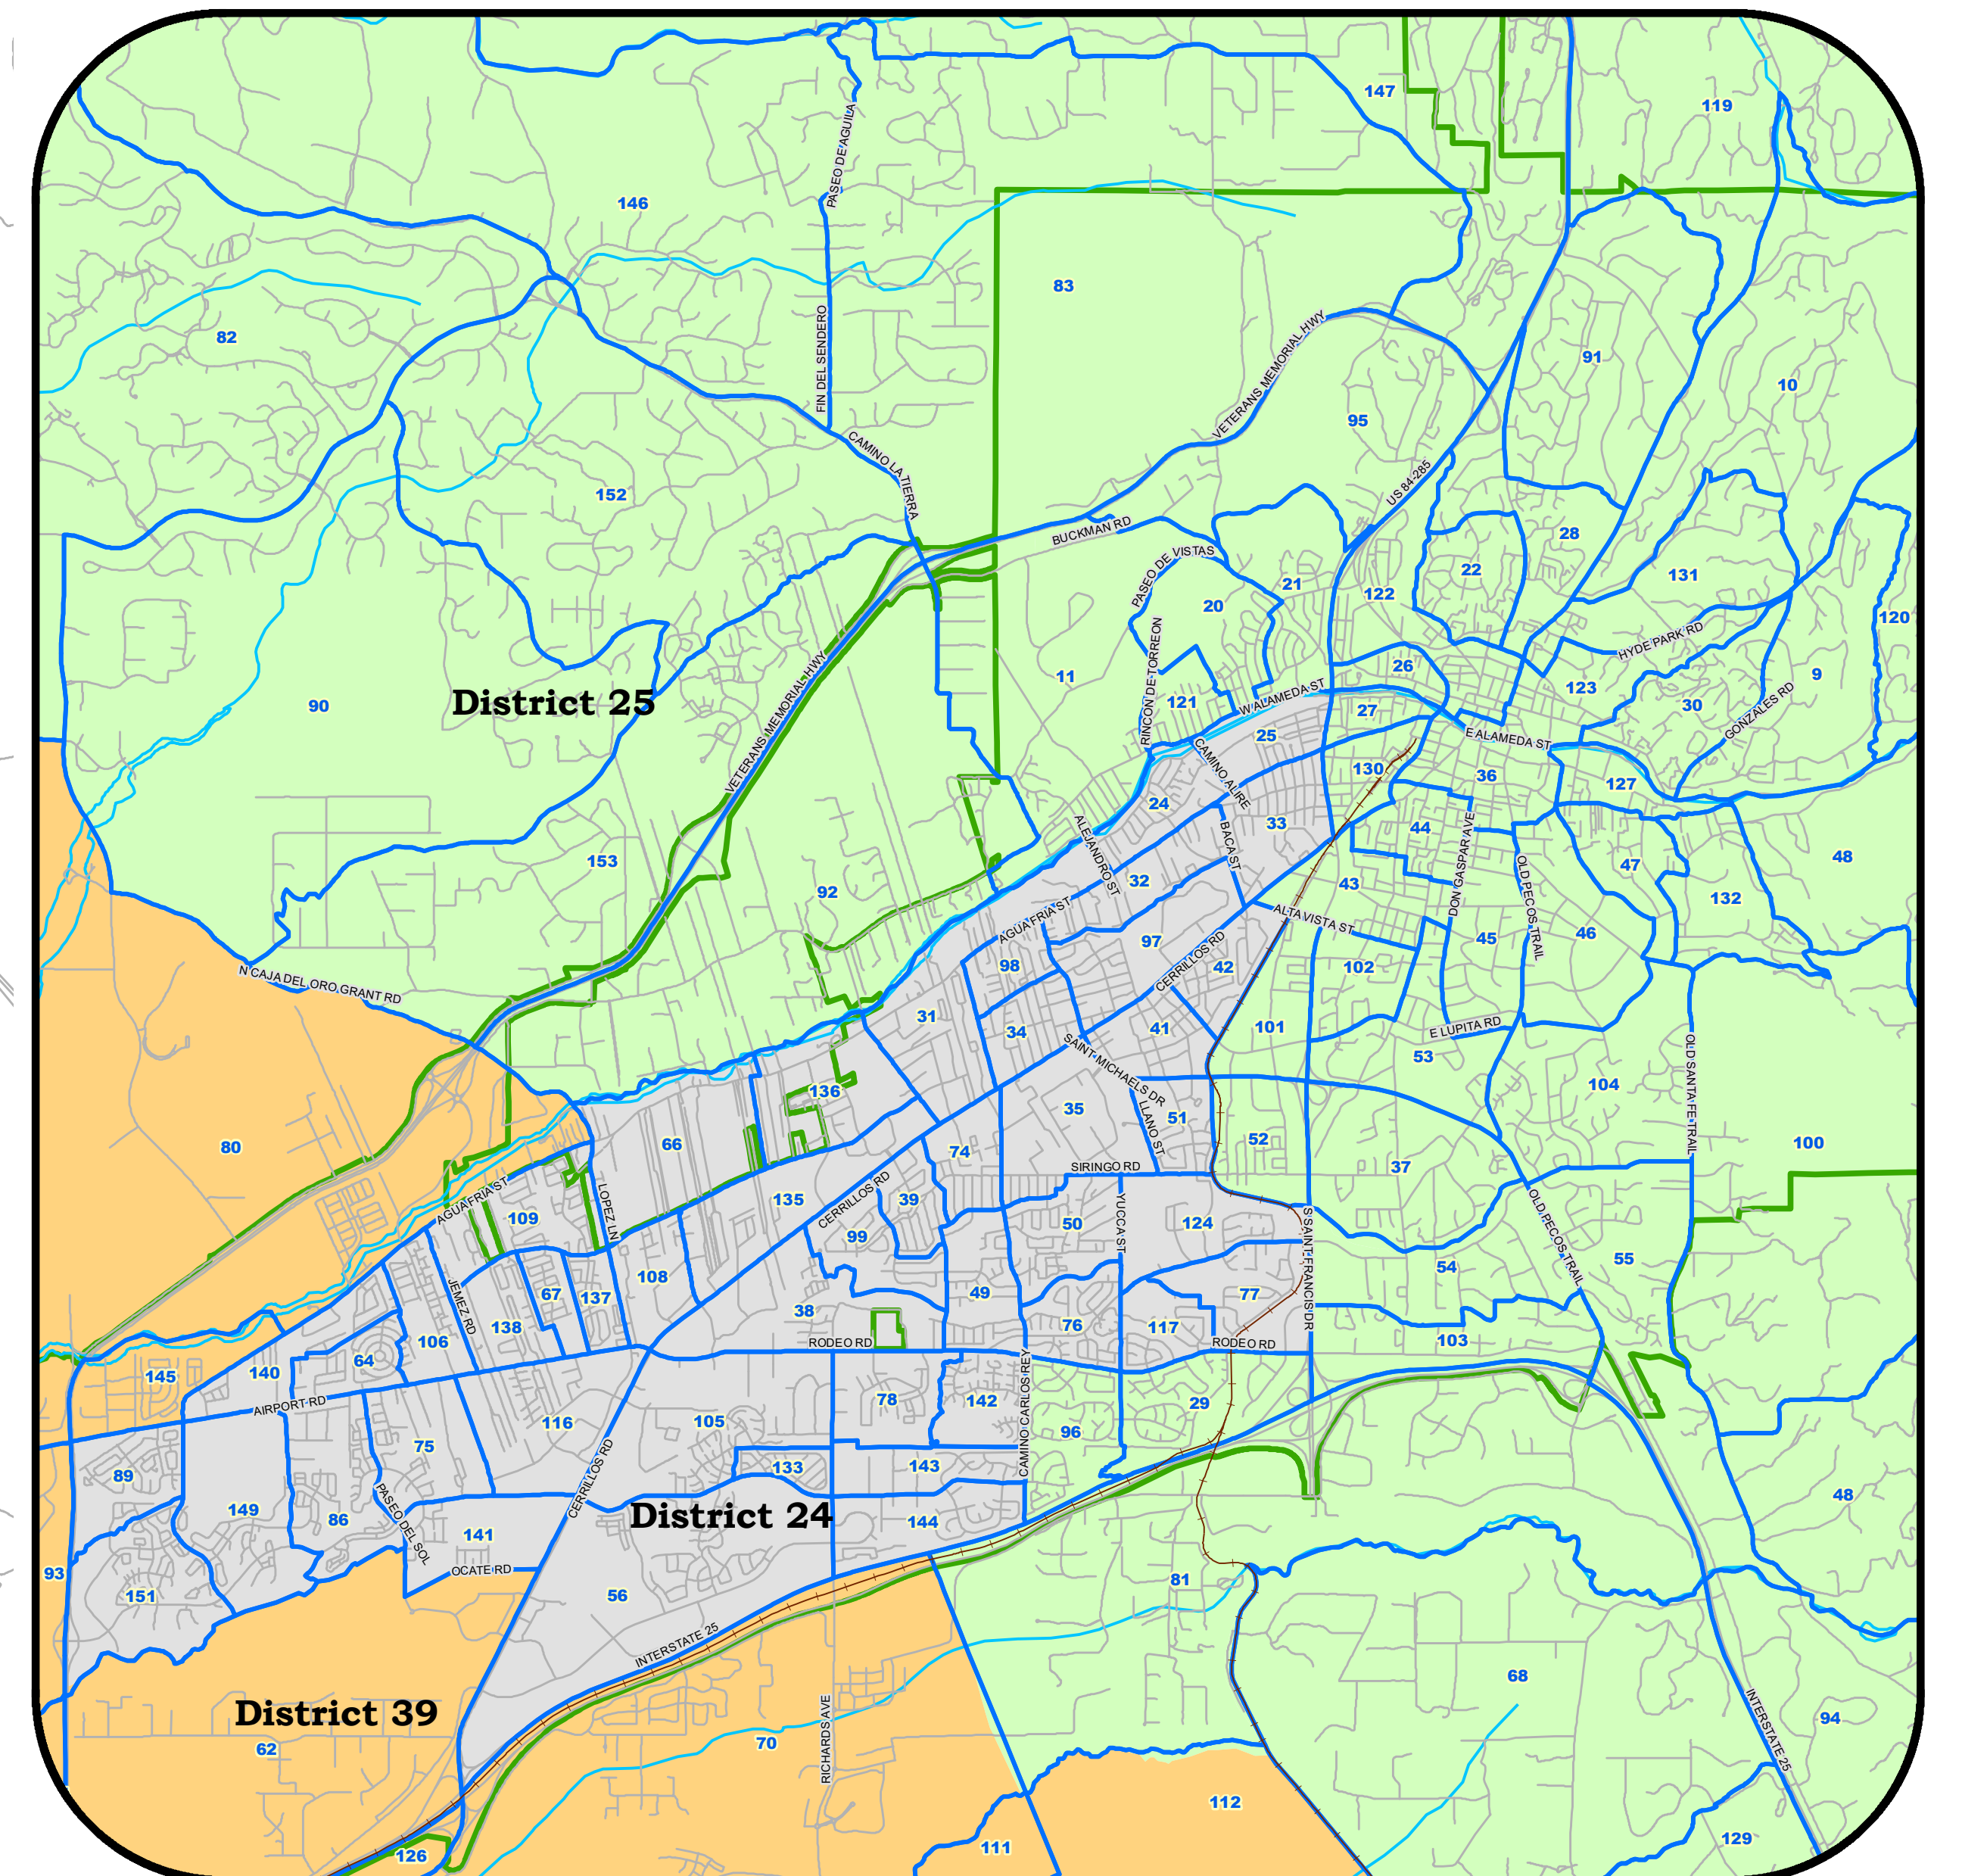

State Senate Districts

Santa Fe County

Legend

- District 5
  Leo Jaramillo
- District 6
  Roberto "Bobby" Gonzales
- District 19
  Gregg Schmedes
- District 24
  Nancy Rodriguez
- District 25
  Peter Wirth
- District 39
  Liz Stefanics
- Precinct Boundaries 2020
- Incorporated Areas
- Roads
- Railroads
- Major Streams

Please note precinct splits required by exceeding voter thresholds in the 2020 General Election are under review and subject to pending action by the Santa Fe County Board of Commissioners. Therefore, it should be understood that the precincts depicted on this map are under review and subject to change.

1:100,000
1 inch represents 1.58 miles

Katharine E. Clark
Santa Fe County Clerk

North American Datum 1983

This information is for reference only. Santa Fe County assumes no liability for errors associated with the use of these data. Users are solely responsible for confirming data accuracy.

SANTA FE COUNTY

March 23, 2021