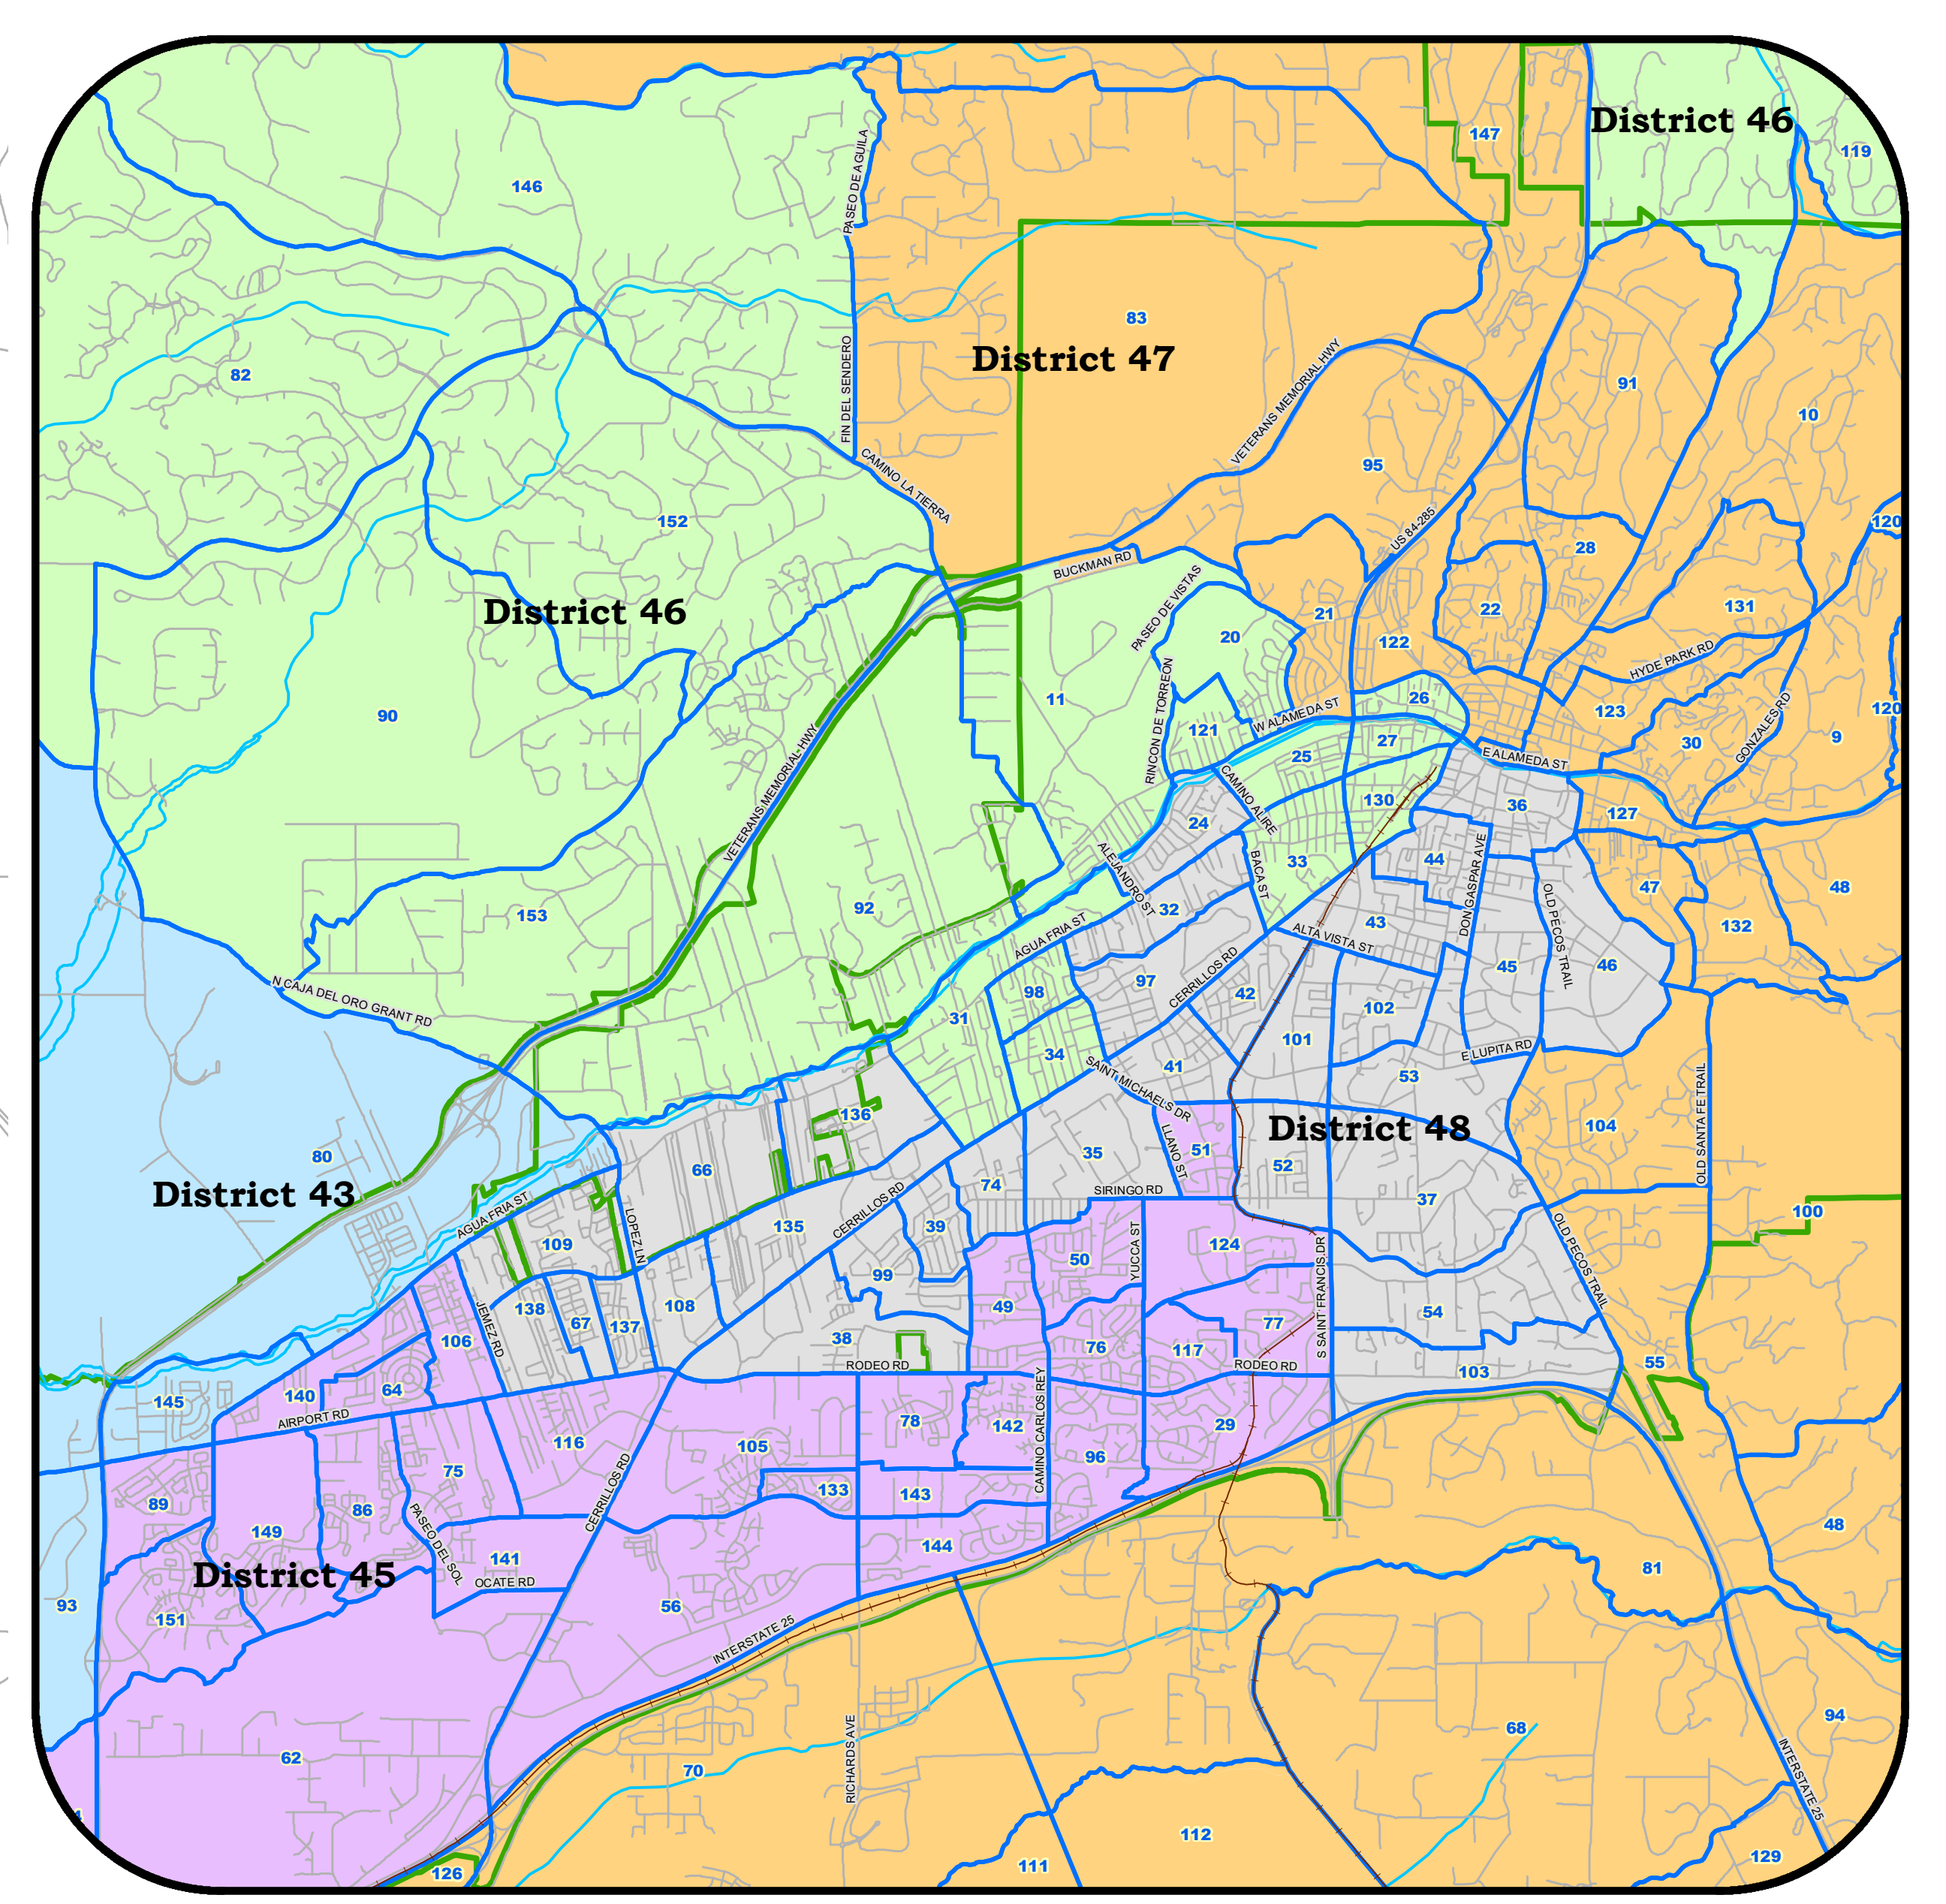

State Representative Districts

Santa Fe County

Legend

- District 22
  Stefani Lord
- District 41
  Susan K. Herrera
- District 43
  Christine Chandler
- District 45
  Linda Serrato
- District 46
  Andrea D. Romero
- District 47
  Brian F. Egolf, Jr.
- District 48
  Tara L. Lujan
- District 50
  Matthew McQueen
- District 70
  Ambrose Castellano
- Precinct Boundaries 2020
- Incorporated Areas
- Roads
- Railroads
- Major Streams

Please note precinct splits required by exceeding voter thresholds in the 2020 General Election are under review and subject to pending action by the Santa Fe County Board of Commissioners. Therefore, it should be understood that the precincts depicted on this map are under review and subject to change.