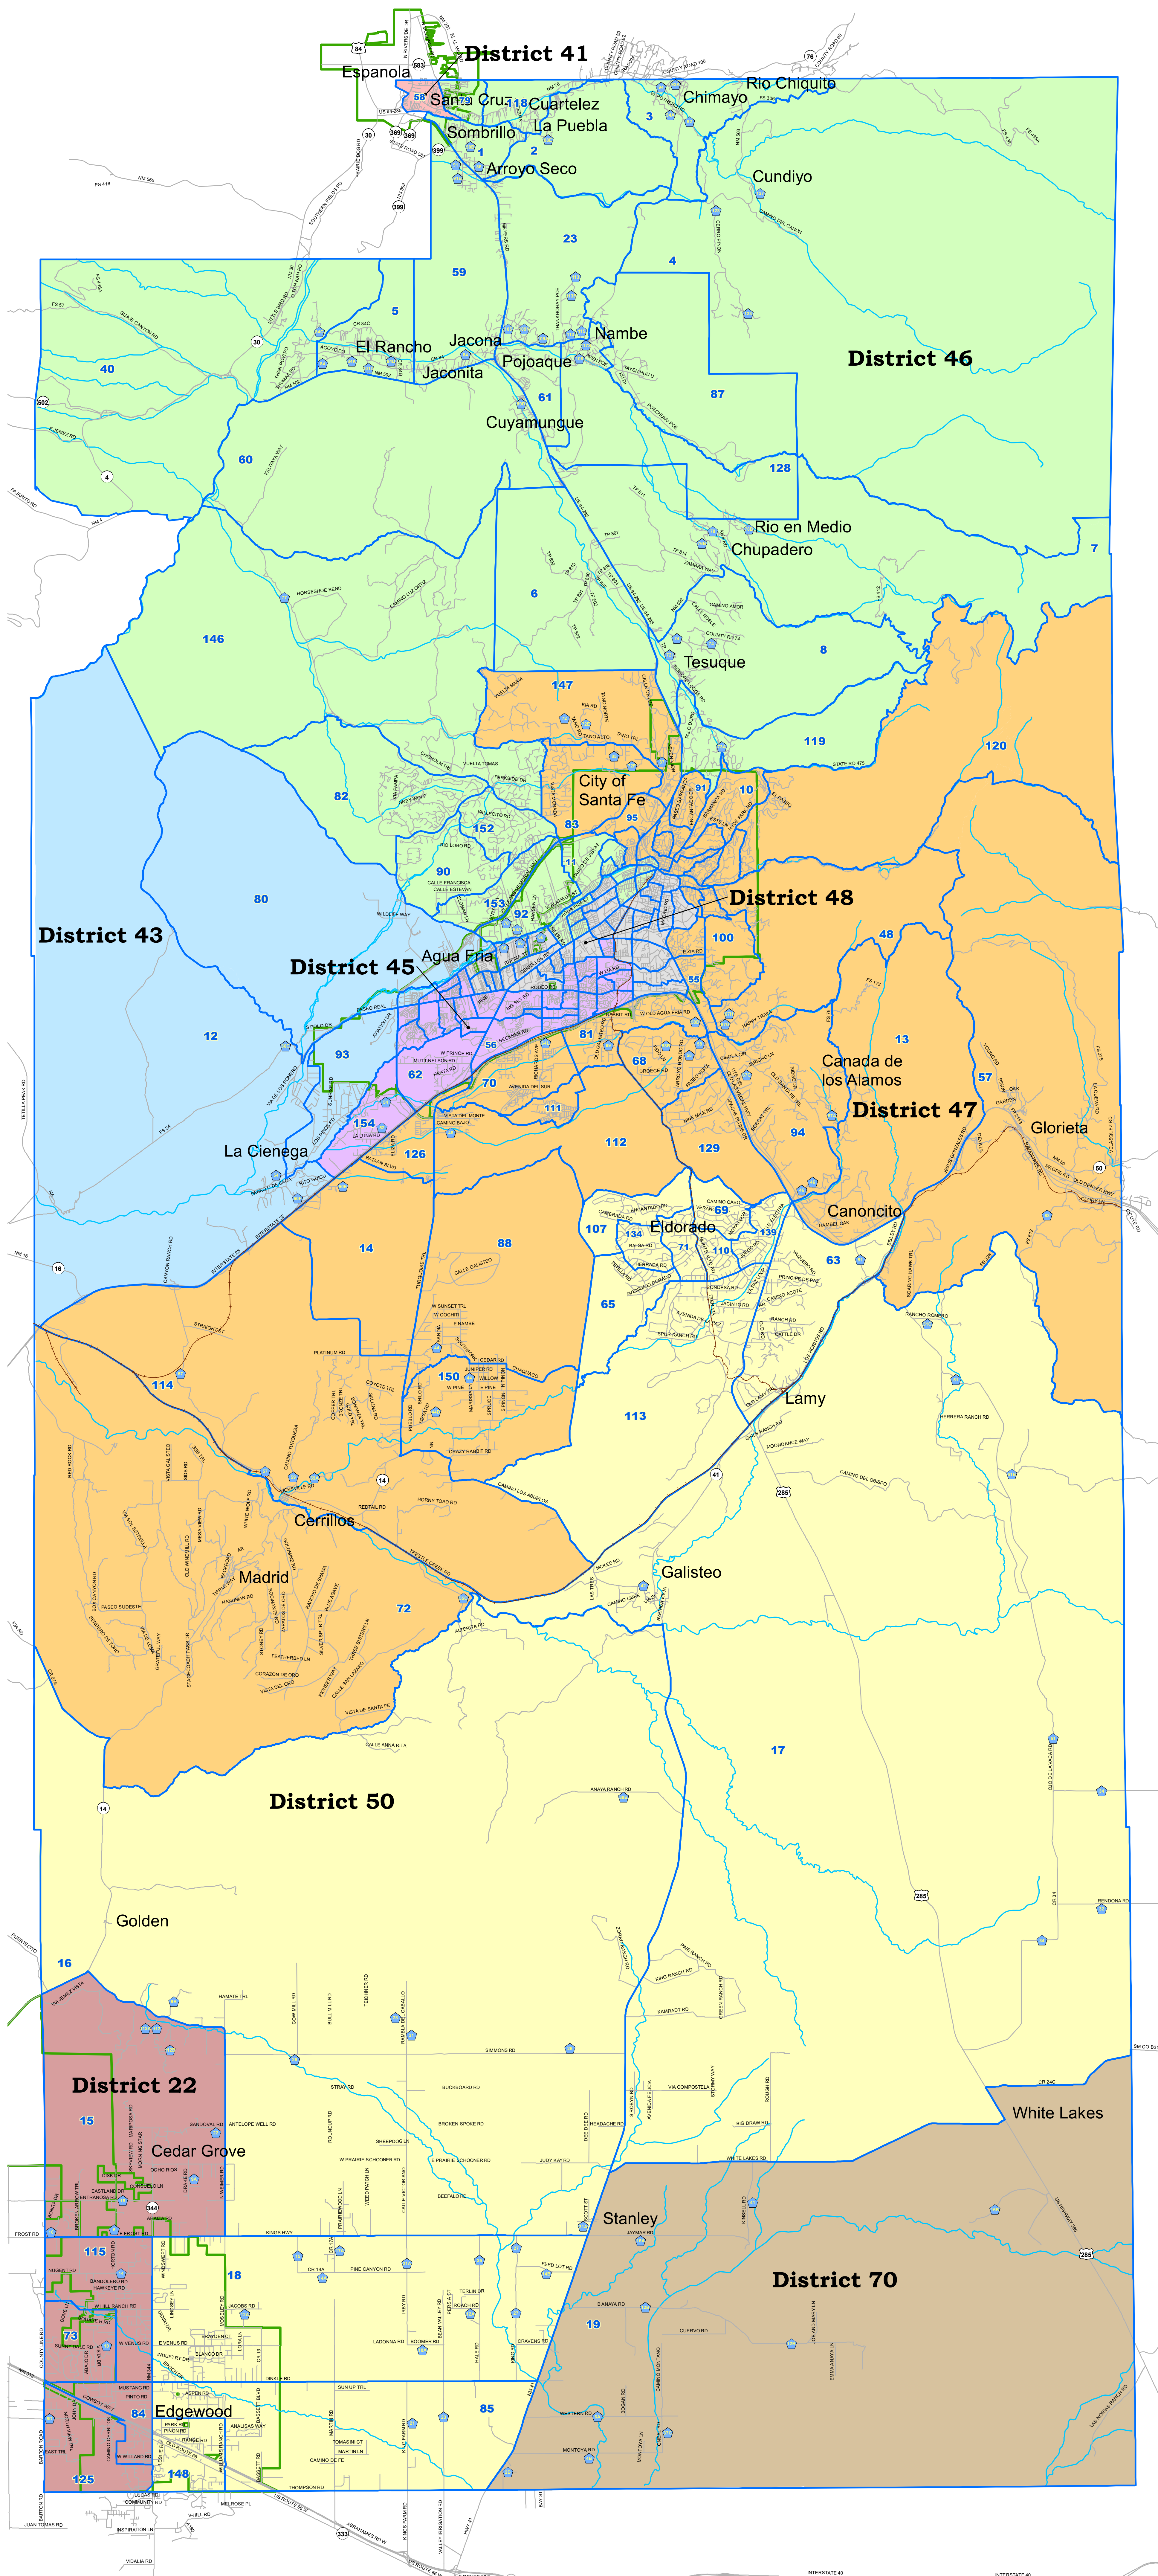

State Representative Districts

Santa Fe County

Legend

- District 22
  Stefani Lord
- District 41
  Susan K. Herrera
- District 43
  Christine Chandler
- District 45
  Linda Serrato
- District 46
  Andrea D. Romero
- District 47
  Brian F. Egolf, Jr.
- District 48
  Tara L. Lujan
- District 50
  Matthew McQueen
- District 70
  Ambrose Castellano
- Precinct Boundaries 2020
- Incorporated Areas
- Roads
- Railroads
- Major Streams

Please note precinct splits required by exceeding voter thresholds in the 2020 General Election are under review and subject to pending action by the Santa Fe County Board of Commissioners. Therefore, it should be understood that the precincts depicted on this map are under review and subject to change.