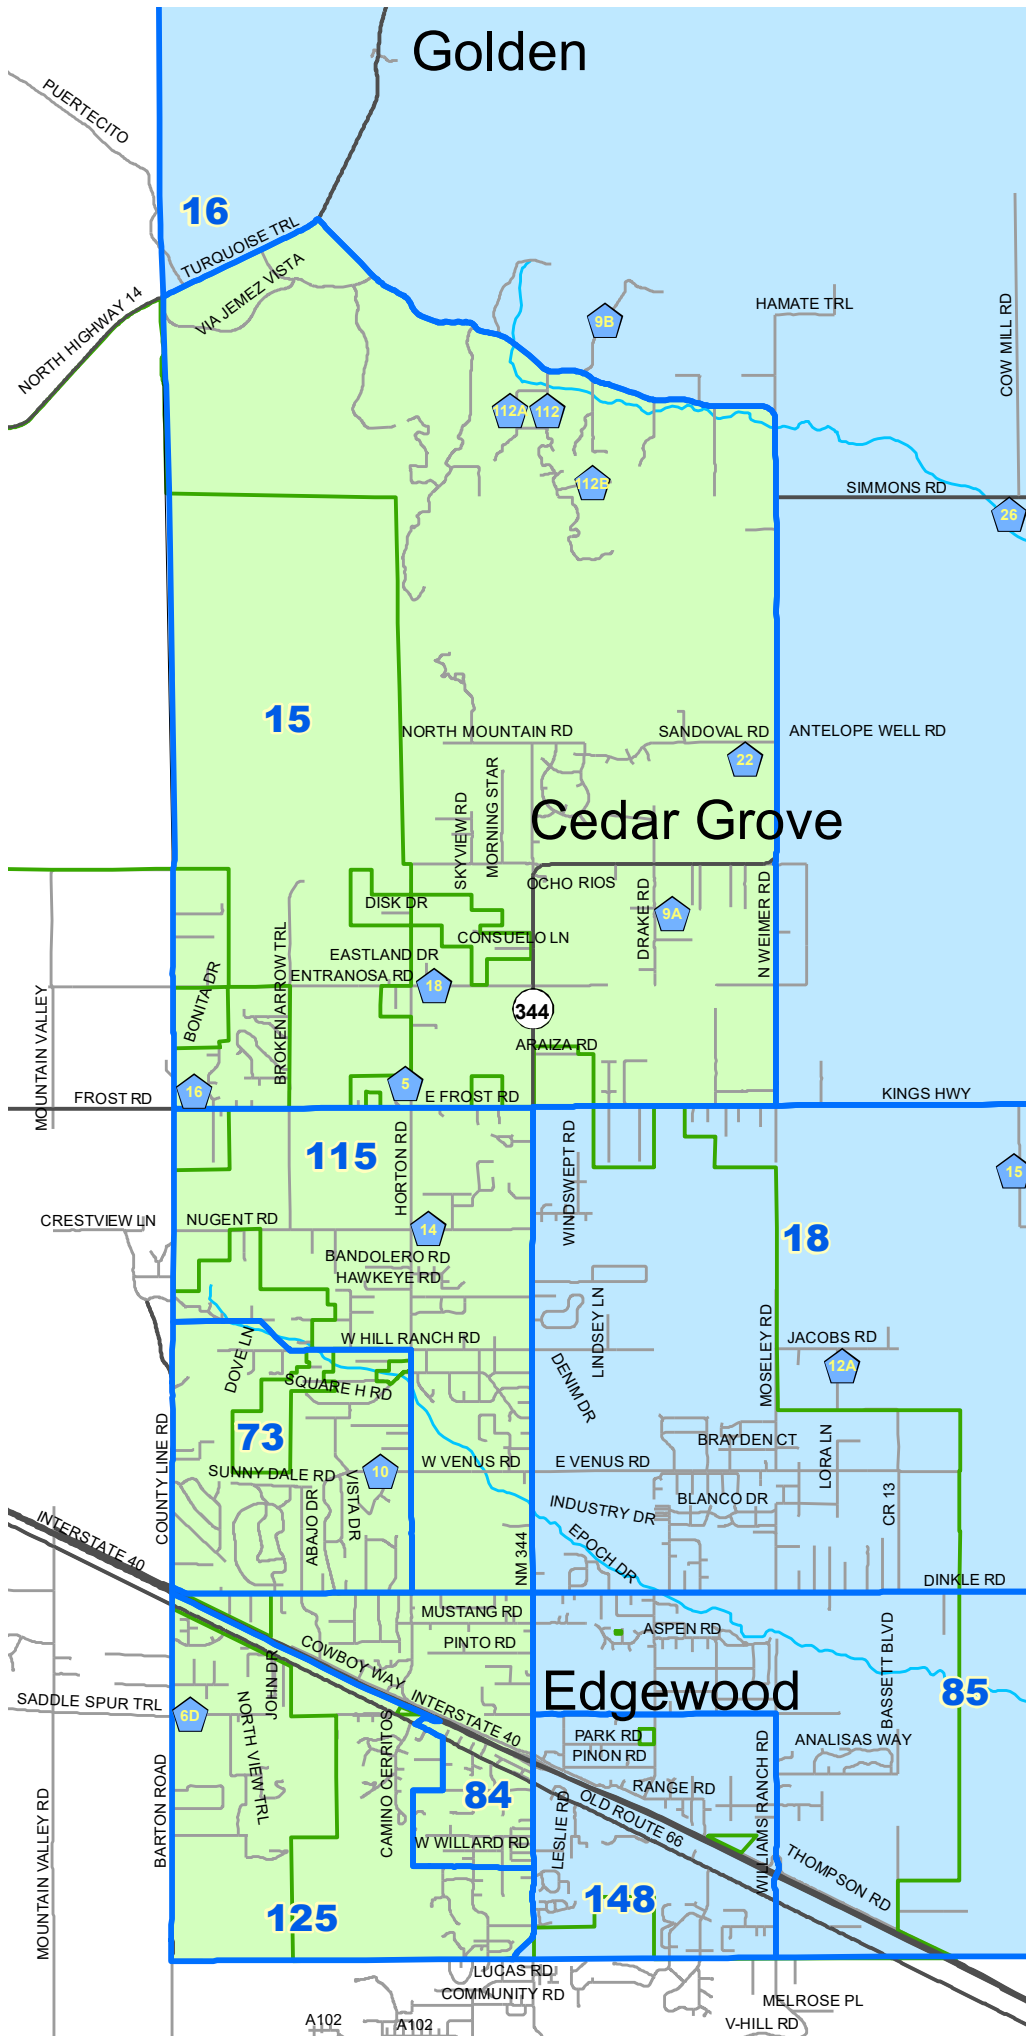

US Congressional District One

Santa Fe County

- Congressional District 1
- Congressional District 3
- Precinct Boundaries 2020
- Incorporated Areas
- Major Roads
- Minor Roads
- Major Streams

Please note precinct splits required by exceeding voter thresholds in the 2020 General Election are under review and subject to pending action by the Santa Fe County Board of Commissioners. Therefore, it should be understood that the precincts depicted on this map are under review and subject to change.

1:100,000

1 inch approximately 2 miles

Katharine E. Clark
Santa Fe County Clerk

North American Datum 1983

This information is for reference only. Santa Fe County assumes no liability for errors associated with the use of these data. Users are solely responsible for confirming data accuracy.

SANTA FE COUNTY

March 23, 2021